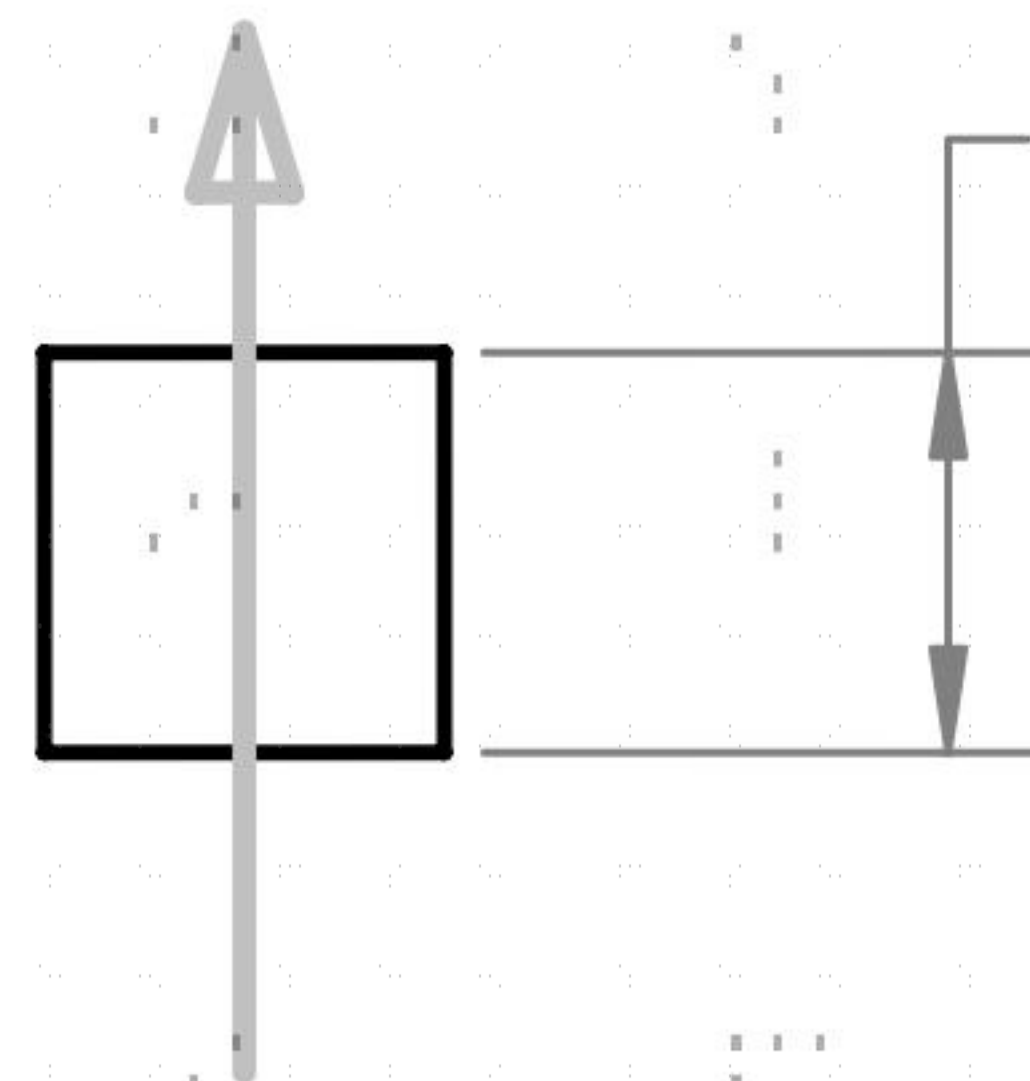

NORTH

PRODUCT ID: MCA02005

MATERIAL: ALNICO

SHAPE: CYLINDER

DIMENSION: 1/2" DIA. X 6" THICK

GRADE: ALNICO 2

MAGNETIZATION DIRECTION: AXIALLY MAGNETIZED

MAX OPERATING TEMP(C/F): 525/977